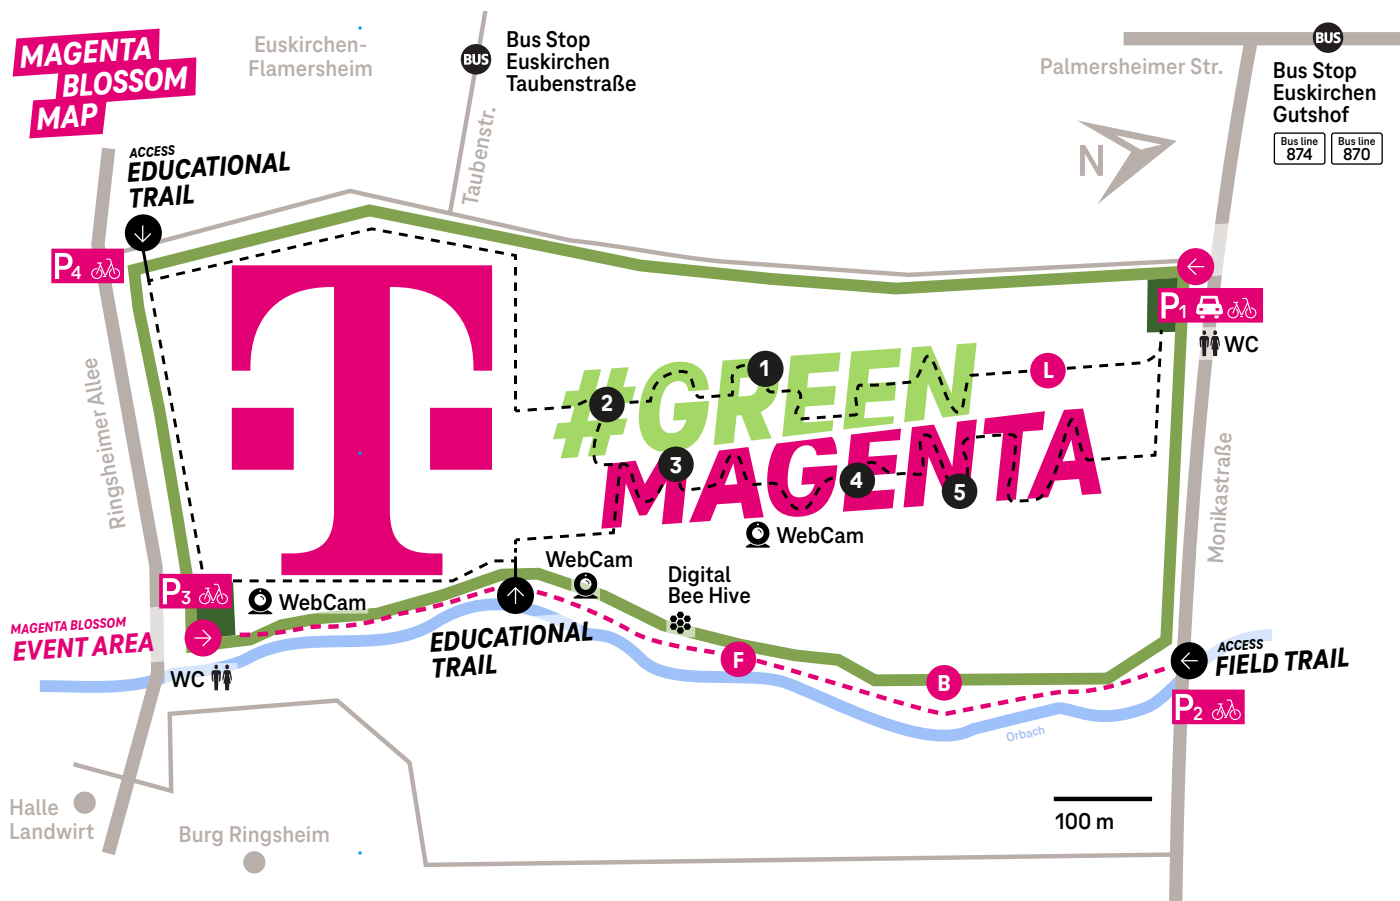

MAGENTA BLOSSOM

JOIN US: TAKE A STAND FOR BIODIVERSITY AND MAKE MAGENTA SHINE.

#GREEN MAGENTA

MAGENTA BLOSSOM MAP

B Flowering Strip

F Field Path

L Educational Trail

WC

P1 Magenta Blossom Parking
Car/Bike Parking Area

P2 Access Field Path
Bike Parking Area

P3 Magenta Blossom Event Area
Bike Parking Area

P4 Access Educational Trail
Bike Parking Area

1 Educational Trail Station
„Biodiversity & Species Diversity“

2 Educational Trail Station
„Wild Flowers & Wild Herbs“

3 Educational Trail Station
„Bees in the Ecosystem“

4 Educational Trail Station
„Research Project“

5 Educational Trail Station
„Smart Farming“

GREEN-MAGENTA.COM